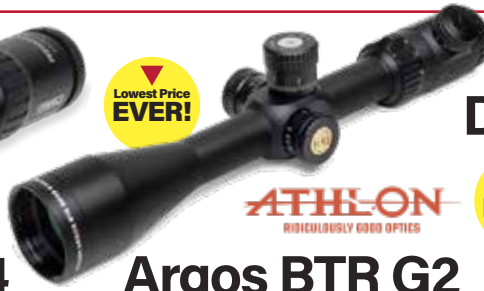

save
\$40

REG PRICE. \$439.00 | SW13558/13559

10% off
All Christensen
Rifles

All models in-stock only

Smith & Wesson

CSXE
9mm
\$519⁰⁰

save
\$90

REG PRICE. \$609.00 | SW13958

STEINER

Lowest Price
EVER!

Predator 4
2.5-10x42 E3
\$599⁰⁰

over
30% off

REG PRICE. \$1029.00 | STEINER-8770

Lowest Price
EVER!

Argos BTR G2
6-24x50 APMR
\$209⁰⁰

over
50% off