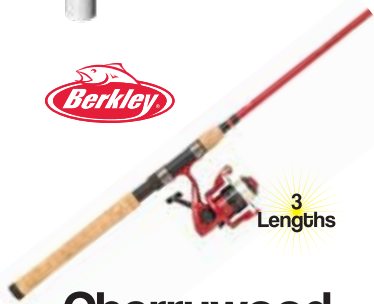

OVER 50% OFF!

**President XT
Casting Reel
\$39⁹⁸**

REG PRICE \$89.99 | PFLPRESXT73LPX

FISH-FIELD

**Shrimp Pump
Shrimp Gun
\$19⁹⁸**

REG PRICE, \$23.99 | FISPSG36

Shakespeare
SINCE 1987

**Barbie
Spinning Combo
\$11⁹⁸**

REG PRICE, \$14.99
SHABARBIE2KITB

Daiwa

**Mooching Reel
UTD Plus 400
\$62⁹⁸**

REG PRICE \$79.99 | DAIWMONEUTD400

Abu Garcia
FOR LIFE

**Max X
Casting Reel
\$42⁹⁸**

REG PRICE \$54.99 | ABUMAX4X-L

Berkley

3
Lengths

**Cherrywood
Spinning Combo
\$28⁹⁸**

REG PRICE \$38.99
BRKCDW2S562LC/662MLC/702MC

okuma
INSPIRED FISHING

3
Lengths

**Trout Fire
Spinning Combo
\$19⁹⁸**

REG PRICE \$32.99
OKUTS602ML20/662ML20/702M20