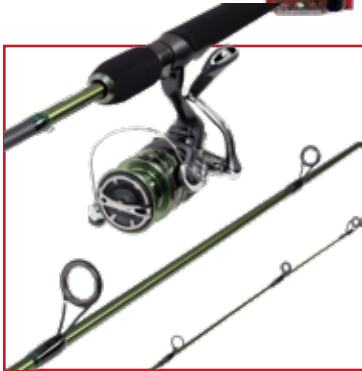

**Ugly Stik**

Trout  
& Bass

Ugly Stik  
Elite Kit Combo

**\$52<sup>98</sup>**

REG PRICE \$79.99 | SHA-1524458/1524469

**Eagle Claw**  
18" Trout Net

**\$10<sup>98</sup>**

REG PRICE \$13.99 | EAGNALGN18

**FISHENG**  
PRODUCTS

Leader Boards  
**\$4<sup>48</sup>-\$8<sup>98</sup>**

REG. \$5.49-\$9.99 | FISHENG-JLB03/04/06  
*\*tackle & case not included*

**SHIMANO**  
Symetre Combo  
8'6" and 9' Med

**\$64<sup>98</sup>**